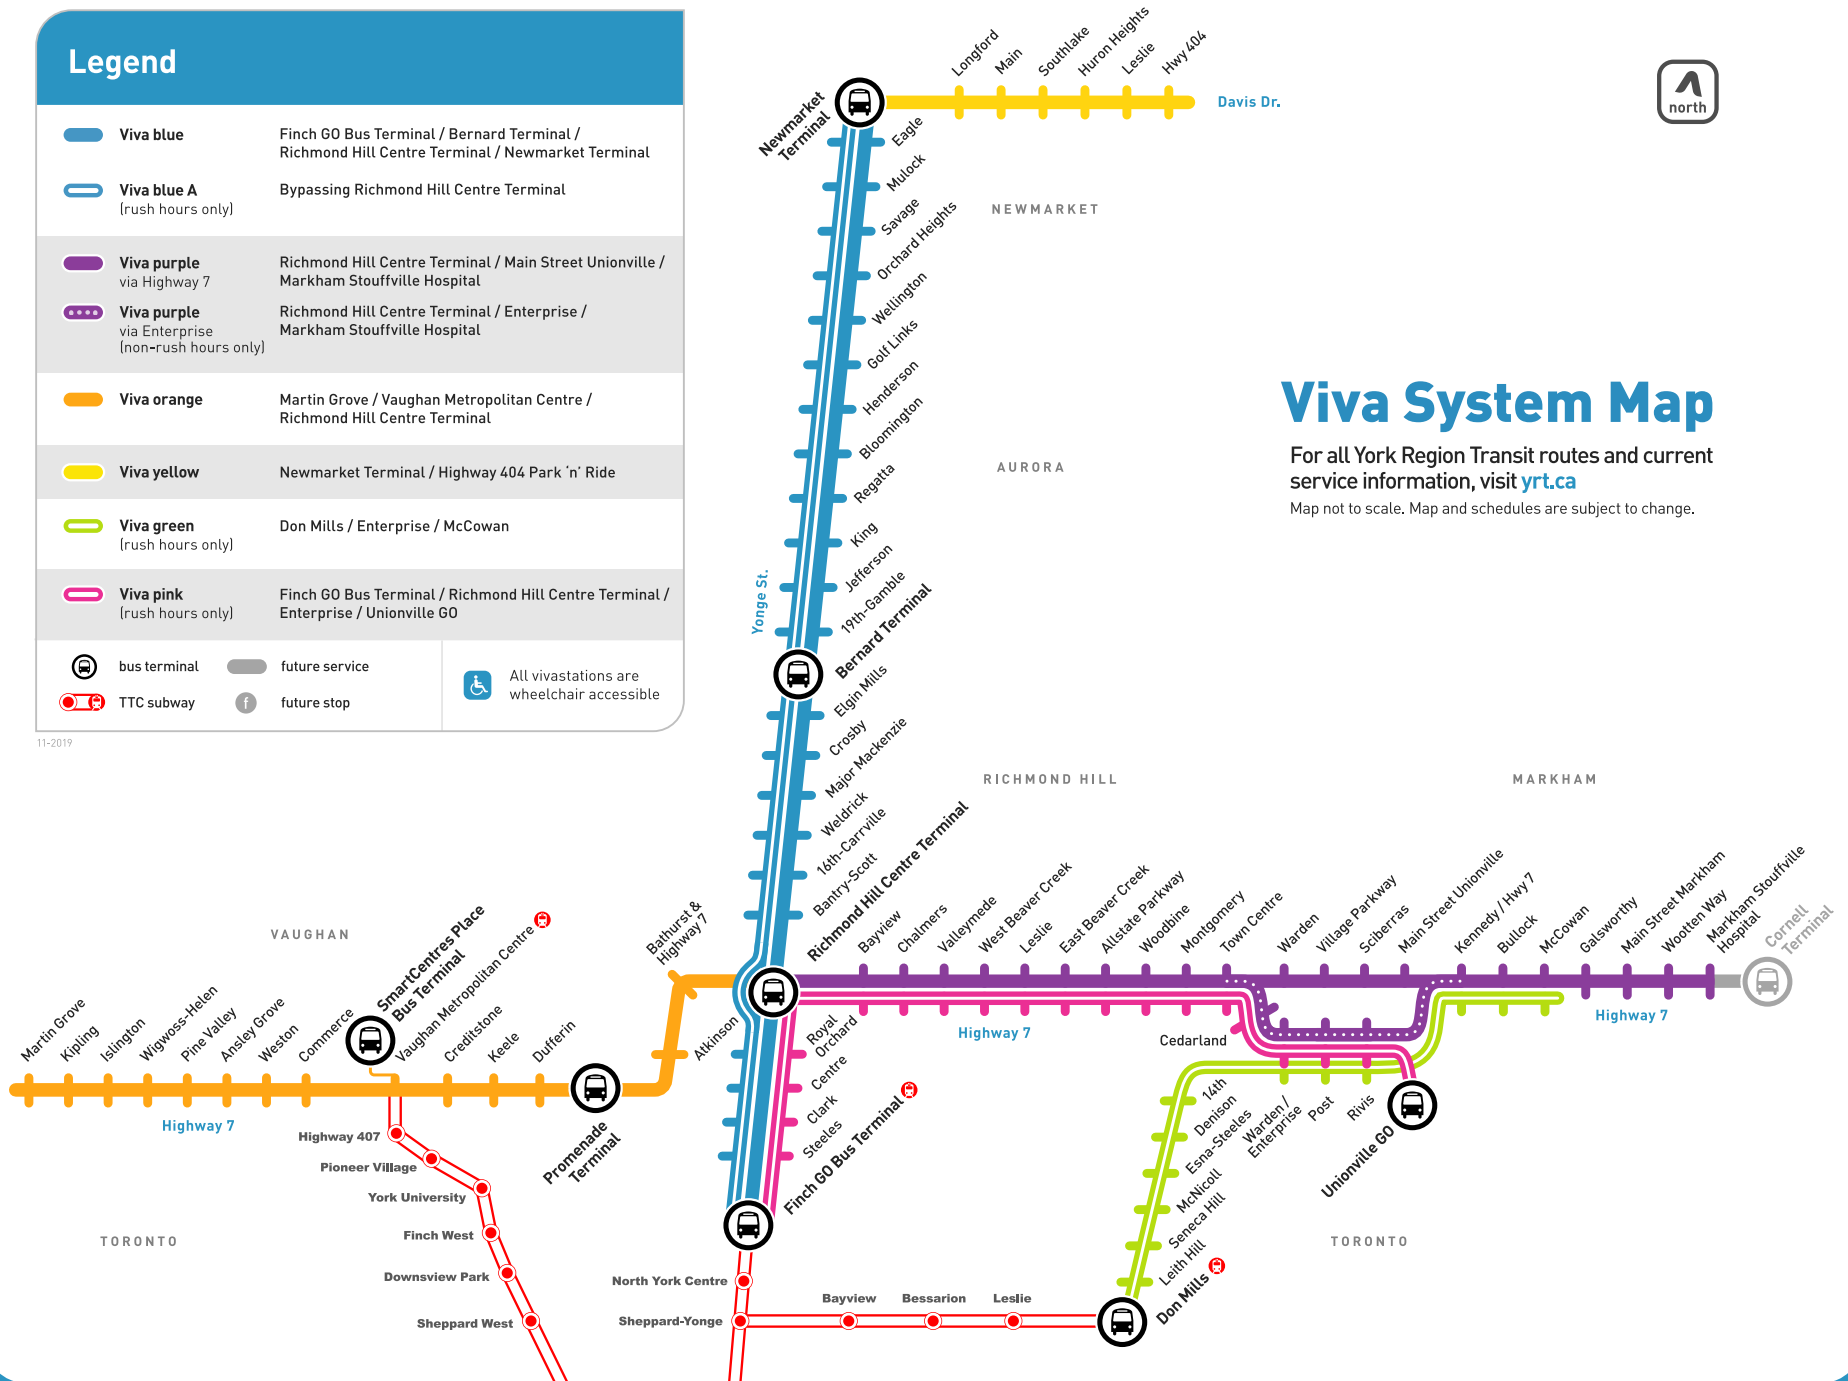

Legend

- Viva blue** Finch GO Bus Terminal / Bernard Terminal / Richmond Hill Centre Terminal / Newmarket Terminal
- Viva blue A** (rush hours only) Bypassing Richmond Hill Centre Terminal
- Viva purple** via Highway 7 Richmond Hill Centre Terminal / Main Street Unionville / Markham Stouffville Hospital
- Viva purple** via Enterprise (non-rush hours only) Richmond Hill Centre Terminal / Enterprise / Markham Stouffville Hospital

Viva pink (rush hours only) Finch GO Bus Terminal / Richmond Hill Centre Terminal / Enterprise / Unionville GO

future service

All vivastations are wheelchair accessible

TTC subway

future stop

11-2019

Viva System Map

For all York Region Transit routes and current service information, visit yrt.ca

Map not to scale. Map and schedules are subject to change.

Fare Information

Our two-hour fares let you travel on any YRT vehicle in any direction for two hours with just one fare.

Viva yellow

Longford – 165 Davis
Main – 190 Davis
Southlake – 401 Davis
Huron Heights – 430 Davis
Leslie – 635 Davis
Highway 404 Carpool Lot – 1090 Davis

Viva orange

Martin Grove – 5601 Highway 7 West
Kipling – 5263 Highway 7 West
Islington – 7730 Highway 7 West
Wigwoss-Helen – 4711 Highway 7 West
Pine Valley – 4495 Highway 7 West
Ansley Grove – 3993 Highway 7 West
Weston – 3727 Highway 7 West
Commerce – 3371 Highway 7 West
Vaughan Metropolitan Centre -
3150 Highway 7 West
Creditstone – 2789 Highway 7 West
Keele – 2221 Highway 7 West
Dufferin – 1495 Centre Street
Promenade Terminal - 1 Promenade Circle
Atkinson – 8008 Bathurst Street
Bathurst & Hwy 7 – 8351 Bathurst Street